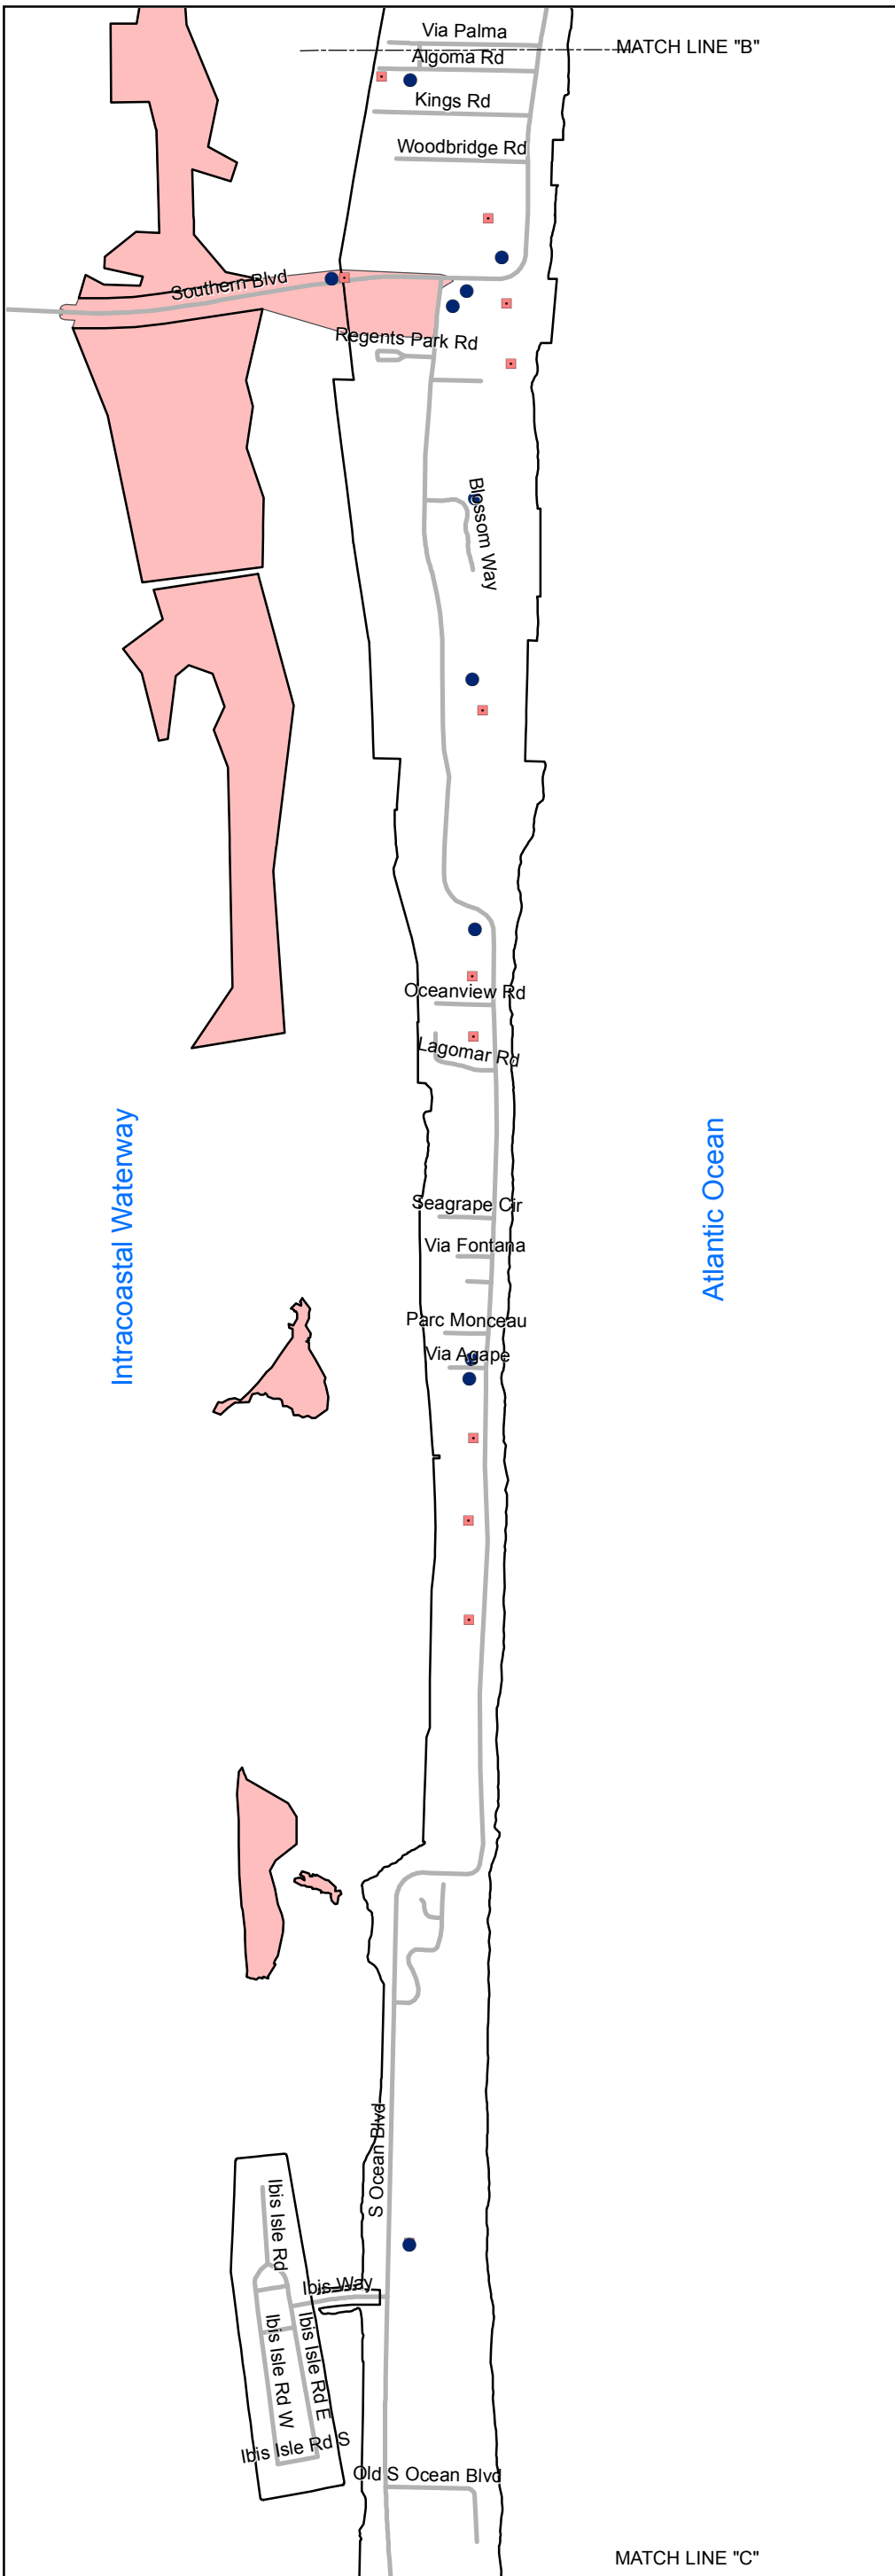

TOWN OF PALM BEACH HISTORIC SITES MAP - 2017
Planning, Zoning & Building Department

- OTHER HISTORIC
- LANDMARKS
- HISTORIC DISTRICTS

Map Created: July 28, 2017
 Town of Palm Beach
 Information Technologies GIS Department
 Planning, Zoning & Building Department
 (561)838-5430
 Email: pzb@townofpalmbeach.com
 Website: palmbeach.govoffice.com

MAP I - 3